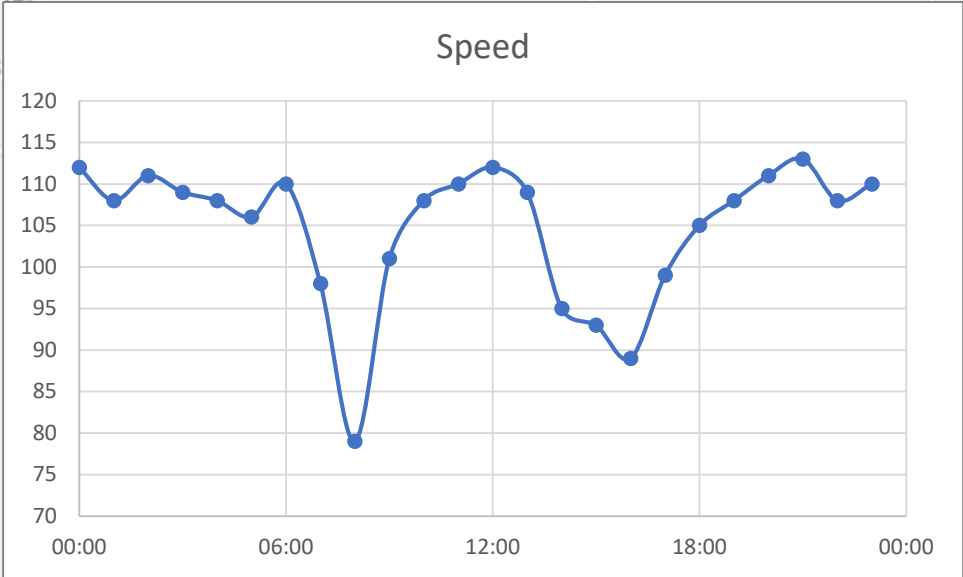

When data grow up,  
they become Big Data

AI – Transport Week

Lars Rosenberg Randleff  
December 10<sup>th</sup>, 2020

- Position
- Time
- Direction
- Speed
- Roads
- Route

**Hermes**  
 Traffic  
 Intelligence

Speed